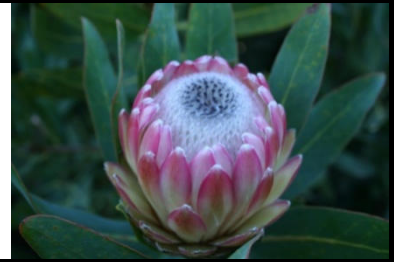

Susara – Protea magnifica x
Protea susanne